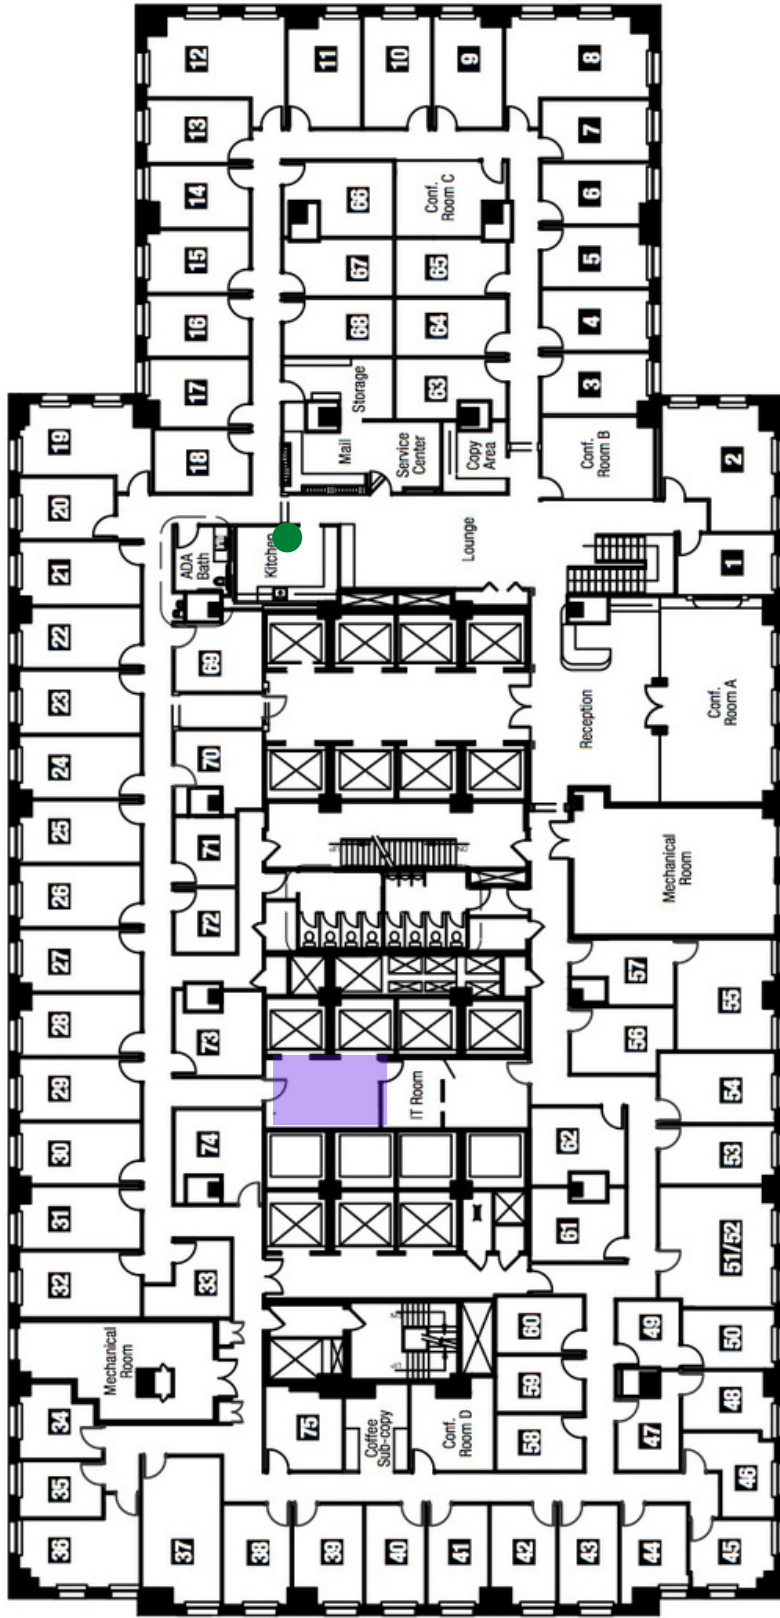

# 20TH FLOOR PLAN

51st Street

Rockefeller Plaza

50th Street

When leaving after 9:00pm,  
please exit by way of the night elevator.

 Night Elevator